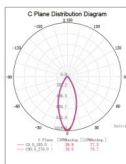

38°
BEAM ANGLE

3000K 4000K 6500K

Silicon controlled stepless dimming

Item No.	Code	Voltage [V]	Wattage [W]	Lumen [lm]	Ra	DF	Life time [H]	Material	Size [mm]
VIA-7W-DIM	GU10	185-265V	7	560	≥90	>0.5	25000	PA+ALU+PC	50*56