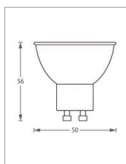

38°
BEAM ANGLE

3000K 4000K 6500K

Silicon controlled stepless dimming

Item No.	Code	Voltage [V]	Wattage [W]	Lumen [lm]	Ra	DF	Life time [H]	Material	Size [mm]
VIA-7W-DIM	GU10	185-265V	7	560	≥90	>0.5	25000	PA+ALU+PC	50*56