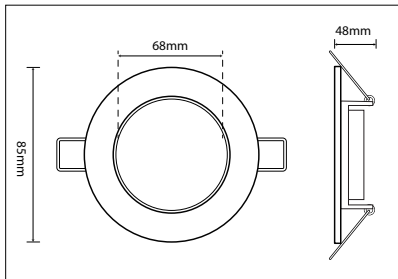

SPOT FRAME **NEW**

DL1114-R-WW

DL1114-R-BB

DL1114-R-BW

X 1

With Ceramic Holder
15cm wire

GU10&MR16 LAMP fitting Compatible with LED spotlight

Model No.	Color	Material	Product Size [mm]	Cut Out [mm]
DL1114-R-WW	White+White	Alu(Frame)+Iron(Hock)	85*85*48	68
DL1114-R-BB	Black+Black	Alu(Frame)+Iron(Hock)	85*85*48	68
DL1114-R-BW	Black+White	Alu(Frame)+Iron(Hock)	85*85*48	68

Model No.	Color	Material	Product Size [mm]	Cut Out [mm]
DL1115-S-WW	White+White	Alu(Frame)+Iron(Hock)	85*85*48	68
DL1115-S-BB	Black+Black	Alu(Frame)+Iron(Hock)	85*85*48	68
DL1115-S-BW	Black+White	Alu(Frame)+Iron(Hock)	85*85*48	68

Model No.	Color	Material	Product Size [mm]	Cut Out [mm]
DL1115-S-Double Head-WW	White+White	Alu(Frame)+Iron(Hock)	85*172*48	68
DL1115-S-Double Head-BB	Black+Black	Alu(Frame)+Iron(Hock)	85*172*48	68
DL1115-S-Double Head-BW	Black+White	Alu(Frame)+Iron(Hock)	85*172*48	68

DL1115-S-Three Head-WW

X 3
With Ceramic Holder
15cm wire

DL1115-S-Three Head-BB

DL1115-S-Three Head-BW

GU10&MR16 LAMP fitting
Compatible with LED spotlight

IP20

Model No.	Color	Material	Product Size [mm]	Cut Out [mm]
DL1115-S-Three Head-WW	White+White	Alu(Frame)+Iron(Hock)	85*252*48	68
DL1115-S-Three Head-BB	Black+Black	Alu(Frame)+Iron(Hock)	85*252*48	68
DL1115-S-Three Head-BW	Black+White	Alu(Frame)+Iron(Hock)	85*252*48	68