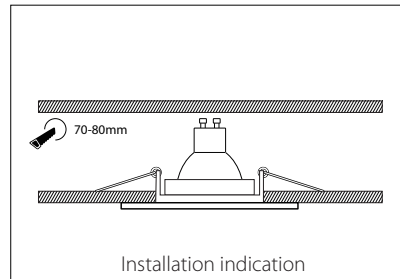

SPOT FRAME **NEW**

DL1114-R-WW

DL1114-R-BB

DL1114-R-BW

X 1

With Ceramic Holder
15cm wire

GU10&MR16 LAMP fitting Compatible with LED spotlight

Model No.	Color	Material	Product Size [mm]	Cut Out [mm]
DL1114-R-WW	White+White	Alu(Frame)+Iron(Hock)	85*85*48	68
DL1114-R-BB	Black+Black	Alu(Frame)+Iron(Hock)	85*85*48	68
DL1114-R-BW	Black+White	Alu(Frame)+Iron(Hock)	85*85*48	68

IP20

SPOT FRAME **NEW**

DL1115-S-WW

DL1115-S-BB

DL1115-S-BW

X 1

With Ceramic Holder
15cm wire

GU10&MR16 LAMP fitting Compatible with LED spotlight

IP20

DL1115-S-Double Head-WW

X 2

With Ceramic Holder
15cm wire

DL1115-S-Double Head-BB

DL1115-S-Double Head-BW

GU10&MR16 LAMP fitting
Compatible with LED spotlight

IP20

DL1115-S-Three Head-WW

X 3
With Ceramic Holder
15cm wire

DL1115-S-Three Head-BB

DL1115-S-Three Head-BW

GU10&MR16 LAMP fitting
Compatible with LED spotlight

IP20

Model No.	Color	Material	Product Size [mm]	Cut Out [mm]
DL1115-S-Three Head-WW	White+White	Alu(Frame)+Iron(Hock)	85*252*48	68
DL1115-S-Three Head-BB	Black+Black	Alu(Frame)+Iron(Hock)	85*252*48	68
DL1115-S-Three Head-BW	Black+White	Alu(Frame)+Iron(Hock)	85*252*48	68