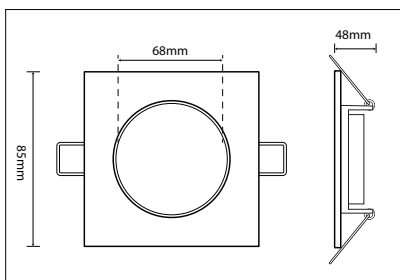

SPOT FRAME **NEW**

DL1114-R-WW

DL1114-R-BB

DL1114-R-BW

X 1

With Ceramic Holder
15cm wire

GU10&MR16 LAMP fitting Compatible with LED spotlight

Model No.	Color	Material	Product Size [mm]	Cut Out [mm]
DL1114-R-WW	White+White	Alu(Frame)+Iron(Hock)	85*85*48	68
DL1114-R-BB	Black+Black	Alu(Frame)+Iron(Hock)	85*85*48	68
DL1114-R-BW	Black+White	Alu(Frame)+Iron(Hock)	85*85*48	68

Model No.	Color	Material	Product Size [mm]	Cut Out [mm]
DL1115-S-WW	White+White	Alu(Frame)+Iron(Hock)	85*85*48	68
DL1115-S-BB	Black+Black	Alu(Frame)+Iron(Hock)	85*85*48	68
DL1115-S-BW	Black+White	Alu(Frame)+Iron(Hock)	85*85*48	68

Model No.	Color	Material	Product Size [mm]	Cut Out [mm]
DL1115-S-Double Head-WW	White+White	Alu(Frame)+Iron(Hock)	85*172*48	68
DL1115-S-Double Head-BB	Black+Black	Alu(Frame)+Iron(Hock)	85*172*48	68
DL1115-S-Double Head-BW	Black+White	Alu(Frame)+Iron(Hock)	85*172*48	68

DL1115-S-Three Head-WW

X 3
With Ceramic Holder
15cm wire

DL1115-S-Three Head-BB

DL1115-S-Three Head-BW

GU10&MR16 LAMP fitting
Compatible with LED spotlight

IP20

Model No.	Color	Material	Product Size [mm]	Cut Out [mm]
DL1115-S-Three Head-WW	White+White	Alu(Frame)+Iron(Hock)	85*252*48	68
DL1115-S-Three Head-BB	Black+Black	Alu(Frame)+Iron(Hock)	85*252*48	68
DL1115-S-Three Head-BW	Black+White	Alu(Frame)+Iron(Hock)	85*252*48	68