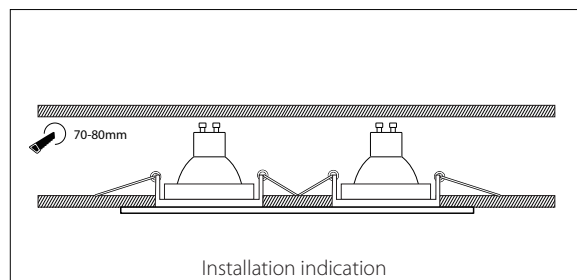

Model No.	Color	Material	Product Size [mm]	Cut Out [mm]
DL1115-S-WW	White+White	Alu(Frame)+Iron(Hock)	85*85*48	68
DL1115-S-BB	Black+Black	Alu(Frame)+Iron(Hock)	85*85*48	68
DL1115-S-BW	Black+White	Alu(Frame)+Iron(Hock)	85*85*48	68

IP20

DL1115-S-Double Head-WW

X 2

With Ceramic Holder
15cm wire

DL1115-S-Double Head-BB

DL1115-S-Double Head-BW

GU10&MR16 LAMP fitting
Compatible with LED spotlight

IP20

Model No.	Color	Material	Product Size [mm]	Cut Out [mm]
DL1115-S-Double Head-WW	White+White	Alu(Frame)+Iron(Hock)	85*172*48	68
DL1115-S-Double Head-BB	Black+Black	Alu(Frame)+Iron(Hock)	85*172*48	68
DL1115-S-Double Head-BW	Black+White	Alu(Frame)+Iron(Hock)	85*172*48	68

DL1115-S-Three Head-WW

X 3
With Ceramic Holder
15cm wire

DL1115-S-Three Head-BB

DL1115-S-Three Head-BW

GU10&MR16 LAMP fitting
Compatible with LED spotlight

IP20

Model No.	Color	Material	Product Size [mm]	Cut Out [mm]
DL1115-S-Three Head-WW	White+White	Alu(Frame)+Iron(Hock)	85*252*48	68
DL1115-S-Three Head-BB	Black+Black	Alu(Frame)+Iron(Hock)	85*252*48	68
DL1115-S-Three Head-BW	Black+White	Alu(Frame)+Iron(Hock)	85*252*48	68