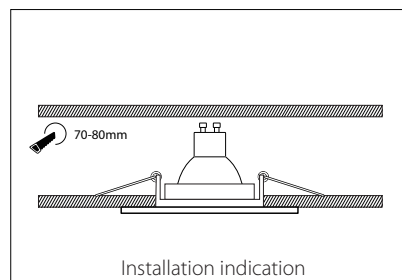

SPOT FRAME **NEW**

DL1114-R-WW

DL1114-R-BB

DL1114-R-BW

X 1

With Ceramic Holder
15cm wire

GU10&MR16 LAMP fitting Compatible with LED spotlight

Model No.	Color	Material	Product Size [mm]	Cut Out [mm]
DL1114-R-WW	White+White	Alu(Frame)+Iron(Hock)	85*85*48	68
DL1114-R-BB	Black+Black	Alu(Frame)+Iron(Hock)	85*85*48	68
DL1114-R-BW	Black+White	Alu(Frame)+Iron(Hock)	85*85*48	68

IP20

SPOT FRAME **NEW**

DL1115-S-WW

DL1115-S-BB

DL1115-S-BW

X 1

With Ceramic Holder
15cm wire

GU10&MR16 LAMP fitting Compatible with LED spotlight

Model No.	Color	Material	Product Size [mm]	Cut Out [mm]
DL1115-S-WW	White+White	Alu(Frame)+Iron(Hock)	85*85*48	68
DL1115-S-BB	Black+Black	Alu(Frame)+Iron(Hock)	85*85*48	68
DL1115-S-BW	Black+White	Alu(Frame)+Iron(Hock)	85*85*48	68

IP20

DL1115-S-Double Head-WW

X 2

With Ceramic Holder
15cm wire

DL1115-S-Double Head-BB

DL1115-S-Double Head-BW

GU10&MR16 LAMP fitting
Compatible with LED spotlight

IP20