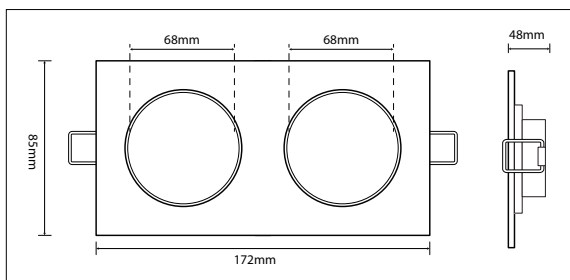

Model No.	Color	Material	Product Size [mm]	Cut Out [mm]
DL1115-S-WW	White+White	Alu(Frame)+Iron(Hock)	85*85*48	68
DL1115-S-BB	Black+Black	Alu(Frame)+Iron(Hock)	85*85*48	68
DL1115-S-BW	Black+White	Alu(Frame)+Iron(Hock)	85*85*48	68

IP20

DL1115-S-Double Head-WW

X 2

With Ceramic Holder
15cm wire

DL1115-S-Double Head-BB

DL1115-S-Double Head-BW

GU10&MR16 LAMP fitting
Compatible with LED spotlight

IP20

Model No.	Color	Material	Product Size [mm]	Cut Out [mm]
DL1115-S-Double Head-WW	White+White	Alu(Frame)+Iron(Hock)	85*172*48	68
DL1115-S-Double Head-BB	Black+Black	Alu(Frame)+Iron(Hock)	85*172*48	68
DL1115-S-Double Head-BW	Black+White	Alu(Frame)+Iron(Hock)	85*172*48	68

DL1115-S-Three Head-WW

X 3
With Ceramic Holder
15cm wire

DL1115-S-Three Head-BB

DL1115-S-Three Head-BW

GU10&MR16 LAMP fitting
Compatible with LED spotlight

IP20

Model No.	Color	Material	Product Size [mm]	Cut Out [mm]
DL1115-S-Three Head-WW	White+White	Alu(Frame)+Iron(Hock)	85*252*48	68
DL1115-S-Three Head-BB	Black+Black	Alu(Frame)+Iron(Hock)	85*252*48	68
DL1115-S-Three Head-BW	Black+White	Alu(Frame)+Iron(Hock)	85*252*48	68