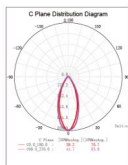

VIVA
Light

38°
BEAM ANGLE

Item No.	Code	Voltage [V]	Wattage [W]	Lumen [lm]	Ra	DF	Life time [H]	Material	Size [mm]
VA-7W	GU10	185-265V	7	560	≥90	>0.5	25000	PA+ALU+PC	50*56