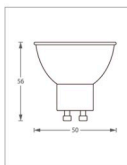

VIVA
Light

38°
BEAM ANGLE

Item No.	Code	Voltage [V]	Wattage [W]	Lumen [lm]	Ra	DF	Life time [H]	Material	Size [mm]
VA-7W	GU10	185-265V	7	560	≥90	>0.5	25000	PA+ALU+PC	50*56