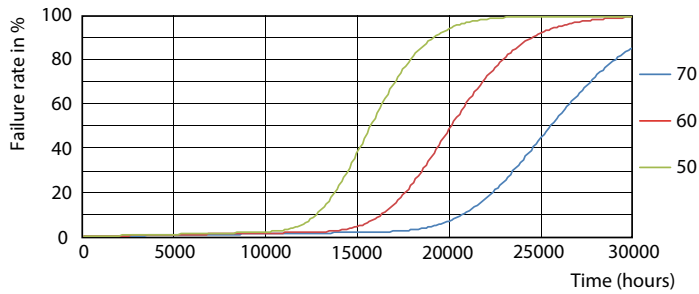

Ecofit Ledtubes T8

Photometric data

LEDtube ECO SLR 16W G13 1600lm 865-GUL

Lifetime

Life Expectancy Diagram