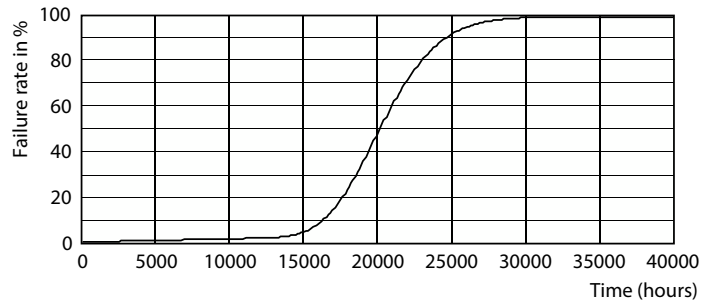

Ecofit Ledtubes T8

Photometric data

LEDtube ECO SLR 16W G13 1600lm 865-GUL

Lifetime

Life Expectancy Diagram