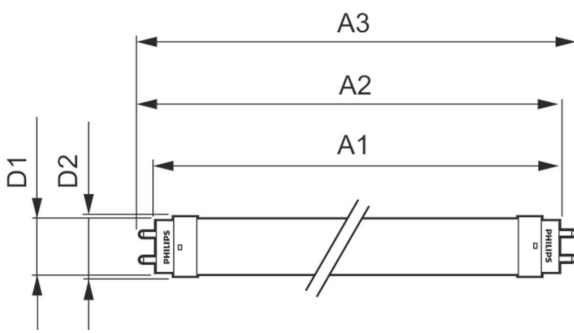

Lamp Current (Nom)	134 mA
Starting Time (Nom)	0.5 s
Warm Up Time to 60% Light (Nom)	0.5 s
Power Factor (Nom)	0.5
Voltage (Nom)	220-240 V
Temperature	
T-Ambient (Max)	45 °C
T-Ambient (Min)	-20 °C
T-Storage (Max)	65 °C
T-Storage (Min)	-40 °C
T-Case Maximum (Nom)	55 °C
Controls and dimming	
Dimmable	No
Mechanical and housing	
Bulb Finish	Frosted
Bulb Material	Glass
Product Length	1200 mm
Bulb Shape	Tube, double-ended

Product data

Full product code	871951440373400
-------------------	-----------------

Order product name	Ecofit LEDtube 1200mm 16W 865 T8
EAN/UPC - Product	8719514403734
Order code	929003130602
Numerator - Quantity Per Pack	1
Numerator - Packs per outer box	20
Material Nr. (12NC)	929003130602
Net Weight (Piece)	0.220 kg

Dimensional drawing

Ecofit LEDtube 1200mm 16W 865 T8

Product	D1	D2	A1	A2	A3
Ecofit LEDtube 1200mm 16W 865 T8	25.7 mm	28 mm	1198 mm	1205 mm	1212 mm

Photometric data

LEDtube ECO SLR 8W G13 800lm-LDD

LEDtube ECO SLR 16W G13 1600lm 865-POC