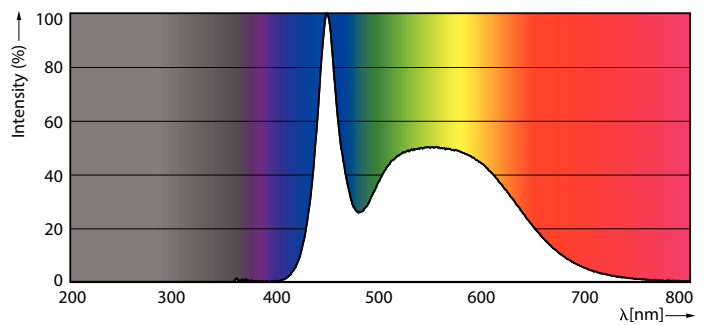

LEDtube ECO SLR 16W G13 1600lm 865-POC