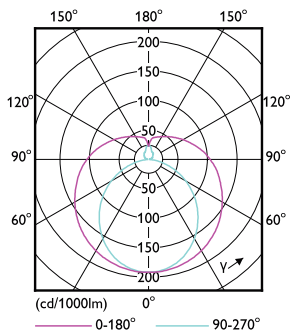

Product data

General information	
Cap-Base	G13 [Medium Bi-Pin Fluorescent]
EU RoHS compliant	Yes
Nominal Lifetime (Nom)	20000 h
Switching Cycle	50000
Flux measurement reference	Sphere
Tier	Ecofit
Light technical	
Color Code	865 [CCT of 6500K]
Beam Angle (Nom)	240 °
Luminous Flux (Nom)	1600 lm
Color Designation	Cool Daylight
Correlated Color Temperature (Nom)	6500 K
Luminous Efficacy (rated) (Nom)	100.00 lm/W
Color Consistency	<6
Color Rendering Index (Nom)	80
LLMF At End Of Nominal Lifetime (Nom)	70 %
Operating and electrical	
Input Frequency	50 to 60 Hz
Power (Nom)	16 W

Lamp Current (Nom)	134 mA
Starting Time (Nom)	0.5 s
Warm Up Time to 60% Light (Nom)	0.5 s
Power Factor (Nom)	0.5
Voltage (Nom)	220-240 V
Temperature	
T-Ambient (Max)	45 °C
T-Ambient (Min)	-20 °C
T-Storage (Max)	65 °C
T-Storage (Min)	-40 °C
T-Case Maximum (Nom)	55 °C
Controls and dimming	
Dimmable	No
Mechanical and housing	
Bulb Finish	Frosted
Bulb Material	Glass
Product Length	1200 mm
Bulb Shape	Tube, double-ended

Dimensional drawing

Ecofit LEDtube 1200mm 16W 865 T8

Product	D1	D2	A1	A2	A3
Ecofit LEDtube 1200mm 16W 865 T8	25.7 mm	28 mm	1198 mm	1205 mm	1212 mm

Photometric data

LEDtube ECO SLR 8W G13 800lm-LDD

LEDtube ECO SLR 16W G13 1600lm 865-POC