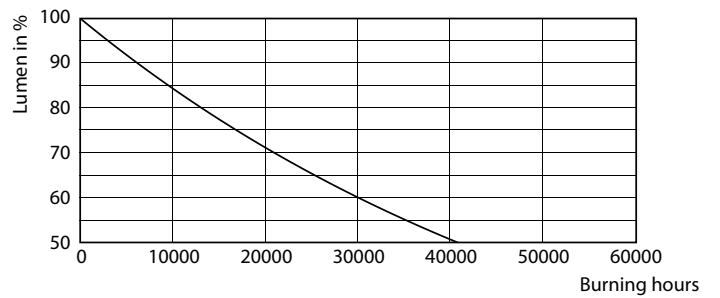

Product data

General information	
Cap-Base	G13 [Medium Bi-Pin Fluorescent]
EU RoHS compliant	Yes
Nominal Lifetime (Nom)	20000 h
Switching Cycle	50000
Flux measurement reference	Sphere
Tier	Ecofit
Light technical	
Color Code	865 [CCT of 6500K]
Beam Angle (Nom)	240 °
Luminous Flux (Nom)	1600 lm
Color Designation	Cool Daylight
Correlated Color Temperature (Nom)	6500 K
Luminous Efficacy (rated) (Nom)	100.00 lm/W
Color Consistency	<6
Color Rendering Index (Nom)	80
LLMF At End Of Nominal Lifetime (Nom)	70 %
Operating and electrical	
Input Frequency	50 to 60 Hz
Power (Nom)	16 W

Ecofit Ledtubes T8

Photometric data

LEDtube ECO SLR 16W G13 1600lm 865-GUL

Lifetime

LEDtube ECO SLR 16W 20K FailureRate-LED

Life Expectancy Diagram

LEDtube ECO SLR 8W 20K LumenVsTc-LMP

Lumen Maintenance Diagram