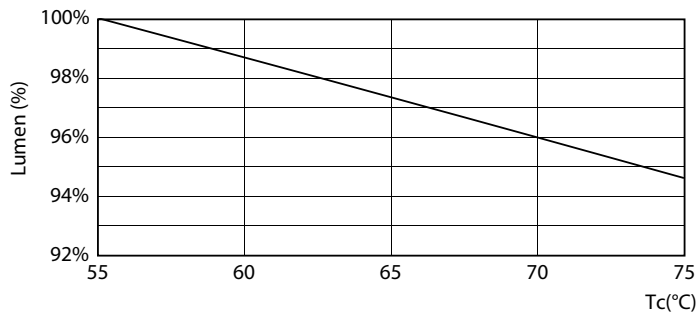

Product data

General information	
Cap-Base	G13 [Medium Bi-Pin Fluorescent]
EU RoHS compliant	Yes
Nominal Lifetime (Nom)	20000 h
Switching Cycle	50000
Flux measurement reference	Sphere
Tier	Ecofit
Light technical	
Color Code	865 [CCT of 6500K]
Beam Angle (Nom)	240 °
Luminous Flux (Nom)	1600 lm
Color Designation	Cool Daylight
Correlated Color Temperature (Nom)	6500 K
Luminous Efficacy (rated) (Nom)	100.00 lm/W
Color Consistency	<6
Color Rendering Index (Nom)	80
LLMF At End Of Nominal Lifetime (Nom)	70 %
Operating and electrical	
Input Frequency	50 to 60 Hz
Power (Nom)	16 W

Ecofit Ledtubes T8

Photometric data

LEDtube ECO SLR 16W G13 1600lm 865-GUL

Lifetime

LEDtube ECO SLR 16W 20K FailureRate-LED

Life Expectancy Diagram

LEDtube ECO SLR 8W 20K LumenVsTc-LMP

Lumen Maintenance Diagram