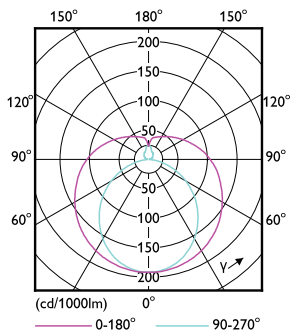

Product data

General information	
Cap-Base	G13 [Medium Bi-Pin Fluorescent]
EU RoHS compliant	Yes
Nominal Lifetime (Nom)	20000 h
Switching Cycle	50000
Flux measurement reference	Sphere
Tier	Ecofit
Light technical	
Color Code	840 [CCT of 4000K]
Beam Angle (Nom)	240 °
Luminous Flux (Nom)	1600 lm
Color Designation	Cool White (CW)
Correlated Color Temperature (Nom)	4000 K
Luminous Efficacy (rated) (Nom)	100.00 lm/W
Color Consistency	<6
Color Rendering Index (Nom)	80
LLMF At End Of Nominal Lifetime (Nom)	70 %
Operating and electrical	
Input Frequency	50 to 60 Hz
Power (Nom)	16 W

Lamp Current (Nom)	134 mA
Starting Time (Nom)	0.5 s
Warm Up Time to 60% Light (Nom)	0.5 s
Power Factor (Nom)	0.5
Voltage (Nom)	220-240 V
Temperature	
T-Ambient (Max)	45 °C
T-Ambient (Min)	-20 °C
T-Storage (Max)	65 °C
T-Storage (Min)	-40 °C
T-Case Maximum (Nom)	55 °C
Controls and dimming	
Dimmable	No
Mechanical and housing	
Bulb Finish	Frosted
Bulb Material	Glass
Product Length	1200 mm
Bulb Shape	Tube, double-ended

Dimensional drawing

Ecofit LEDtube 1200mm 16W 840 T8

Product	D1	D2	A1	A2	A3
Ecofit LEDtube 1200mm 16W 840 T8	25.7 mm	28 mm	1198 mm	1205 mm	1212 mm

Photometric data

LEDtube ECO SLR 8W G13 800lm-LDD

LEDtube ECO SLR 16W G13 1600lm 840-GUL