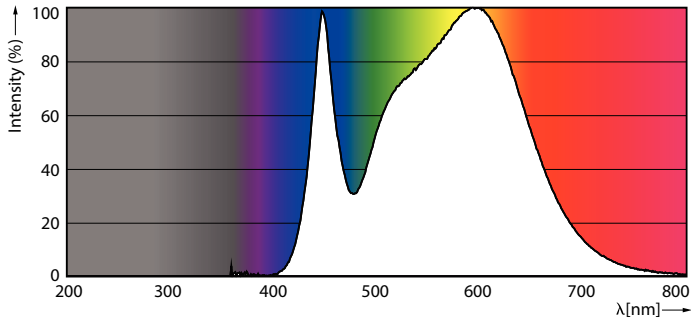

Ecofit Ledtubes T8

Photometric data

LEDtube ECO SLR 16W G13 1600lm 840-POC