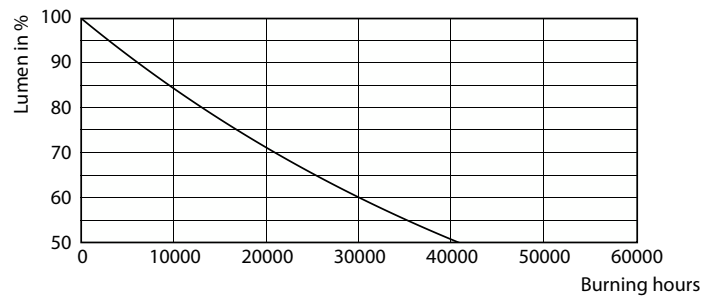

Product data

General information	
Cap-Base	G13 [Medium Bi-Pin Fluorescent]
EU RoHS compliant	Yes
Nominal Lifetime (Nom)	20000 h
Switching Cycle	50000
Flux measurement reference	Sphere
Tier	Ecofit
Light technical	
Color Code	840 [CCT of 4000K]
Beam Angle (Nom)	240 °
Luminous Flux (Nom)	1600 lm
Color Designation	Cool White (CW)
Correlated Color Temperature (Nom)	4000 K
Luminous Efficacy (rated) (Nom)	100.00 lm/W
Color Consistency	<6
Color Rendering Index (Nom)	80
LLMF At End Of Nominal Lifetime (Nom)	70 %
Operating and electrical	
Input Frequency	50 to 60 Hz
Power (Nom)	16 W

Ecofit Ledtubes T8

Photometric data

LEDtube ECO SLR 16W G13 1600lm 840-POC

Lifetime

LEDtube ECO SLR 16W 20K FailureRate-LED

Life Expectancy Diagram

LEDtube ECO SLR 8W 20K LumenVsTc-LMP

Lumen Maintenance Diagram