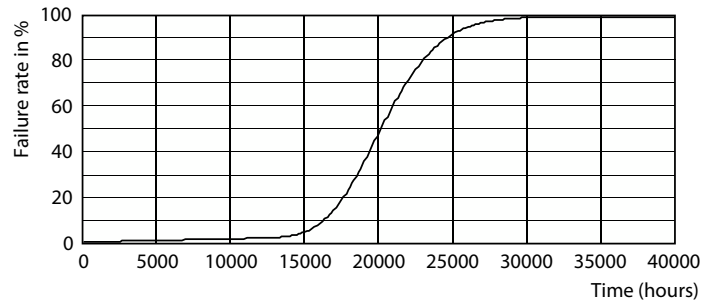

Ecofit Ledtubes T8

Photometric data

LEDtube ECO SLR 16W G13 1600lm 840-POC

Lifetime

LEDtube ECO SLR 16W 20K FailureRate-LED

Life Expectancy Diagram

LEDtube ECO SLR 8W 20K LumenVsTc-LMP

Lumen Maintenance Diagram