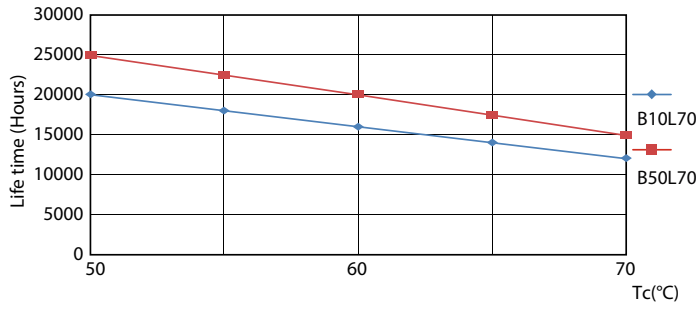

Ecofit Ledtubes T8

Lifetime

LEDtube ECO SLR 16W 20K LifetimeVsTc-LED