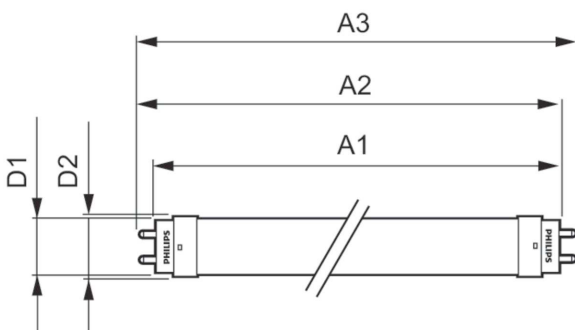

Lamp Current (Nom)	134 mA
Starting Time (Nom)	0.5 s
Warm Up Time to 60% Light (Nom)	0.5 s
Power Factor (Nom)	0.5
Voltage (Nom)	220-240 V
Temperature	
T-Ambient (Max)	45 °C
T-Ambient (Min)	-20 °C
T-Storage (Max)	65 °C
T-Storage (Min)	-40 °C
T-Case Maximum (Nom)	55 °C
Controls and dimming	
Dimmable	No
Mechanical and housing	
Bulb Finish	Frosted
Bulb Material	Glass
Product Length	1200 mm
Bulb Shape	Tube, double-ended

Product data

Full product code	871951440371000
-------------------	-----------------

Order product name	Ecofit LEDtube 1200mm 16W 840 T8
EAN/UPC - Product	8719514403710
Order code	929003130502
Numerator - Quantity Per Pack	1
Numerator - Packs per outer box	20
Material Nr. (12NC)	929003130502
Net Weight (Piece)	0.220 kg

Dimensional drawing

Ecofit LEDtube 1200mm 16W 840 T8

Product	D1	D2	A1	A2	A3
Ecofit LEDtube 1200mm 16W 840 T8	25.7 mm	28 mm	1198 mm	1205 mm	1212 mm

Photometric data

LEDtube ECO SLR 8W G13 800lm-LDD

LEDtube ECO SLR 16W G13 1600lm 840-GUL