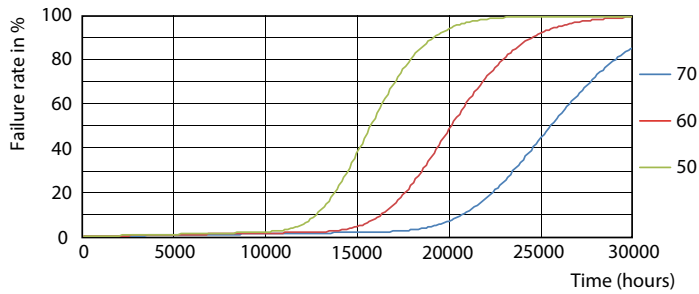

Ecofit Ledtubes T8

Photometric data

Lifetime

Lumen Maintenance Diagram