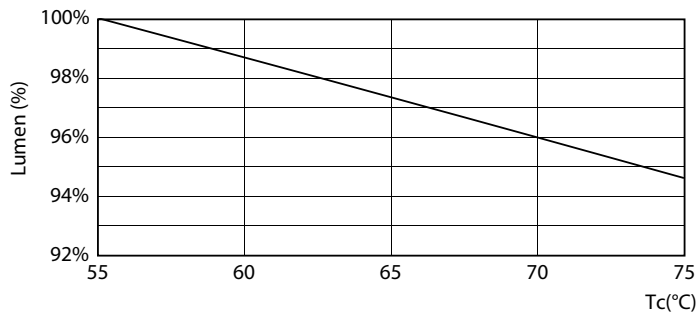

Product data

General information	
Cap-Base	G13 [Medium Bi-Pin Fluorescent]
EU RoHS compliant	Yes
Nominal Lifetime (Nom)	20000 h
Switching Cycle	50000
Flux measurement reference	Sphere
Tier	Ecofit
Light technical	
Color Code	840 [CCT of 4000K]
Beam Angle (Nom)	240 °
Luminous Flux (Nom)	1600 lm
Color Designation	Cool White (CW)
Correlated Color Temperature (Nom)	4000 K
Luminous Efficacy (rated) (Nom)	100.00 lm/W
Color Consistency	<6
Color Rendering Index (Nom)	80
LLMF At End Of Nominal Lifetime (Nom)	70 %
Operating and electrical	
Input Frequency	50 to 60 Hz
Power (Nom)	16 W

Ecofit Ledtubes T8

Photometric data

LEDtube ECO SLR 16W G13 1600lm 840-POC

Lifetime

LEDtube ECO SLR 16W 20K FailureRate-LED

Life Expectancy Diagram

LEDtube ECO SLR 8W 20K LumenVsTc-LMP

Lumen Maintenance Diagram