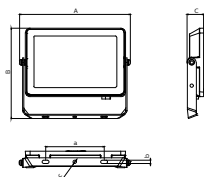

Essential SmartBright G4 LED Floodlight BVP150

Dimensions (Height x Width x Depth)	38 x 204 x 324 mm
Approval and application	
Ingress protection code	IP65 [Dust penetration-protected, jet-proof]
Mech. impact protection code	IK06 [1 J]
Initial performance (IEC compliant)	
Initial luminous flux (system flux)	9500 lm
Luminous flux tolerance	+/-10%
Initial LED luminaire efficacy	95 lm/W
Init. Corr. Color Temperature	4000 K
Init. Color Rendering Index	>80
Initial chromaticity	(0.380, 0.380) SDCM <6
Initial input power	100 W
Power consumption tolerance	+/-10%

Application conditions	
Ambient temperature range	-40 to +50 °C
Product data	
Full product code	692382864817699
Order product name	BVP150 LED90/NW PSU 100W SWB G2 CN
EAN/UPC - Product	6923828648176
Order code	911401826083
Numerator - Quantity Per Pack	1
Numerator - Packs per outer box	12
Material Nr. (12NC)	911401826083
Net Weight (Piece)	1.700 kg

Dimensional drawing

BVP150								
	10W	20W	30W	50W	70W	100W	150W	200W
A	107	141	188	220	273	320	382	454
B	99	122	155	175	202	246	289	331
C	29	27	28	30	33	37	39	40
a	45	75	100	125	125	160	200	250
b	5	5	6	8,5	8,5	8,5	8,5	10,5
c	5,5	5,5	6,5	9	9	9	9	11

BVP150 LED90/NW PSU 100W SWB G2 CN