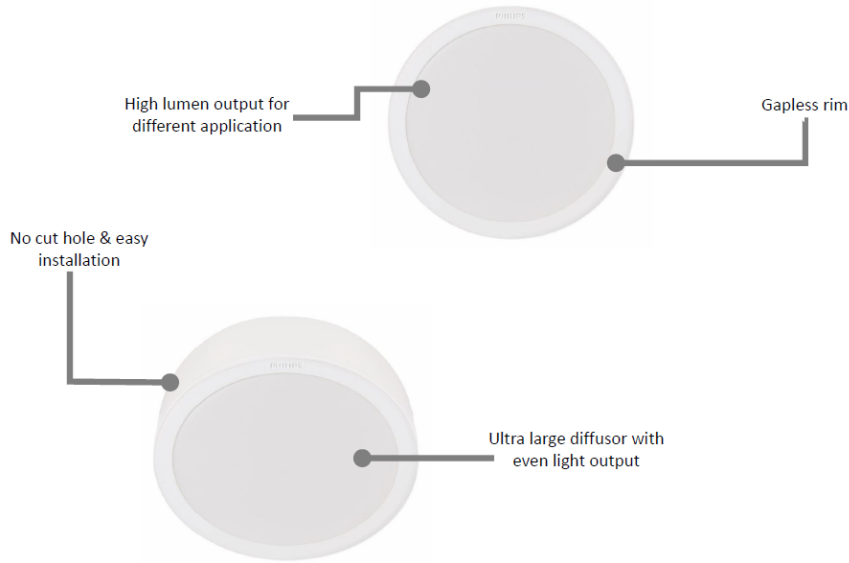

## 594xx, Meson G3

Application :	Downlight, On off
Color / Shape:	White, Round(All sizes) / Square (4/5/6") / Surface Mount, Round (6/8")
Material / Finish :	Synthetics
Wattage / Lumen/ Voltage :	3" 3.5W, 6W, 5&7W(PK)/ 250lm, 400lm, 320lm/500lm(PK) 3.5" 5W/ 350lm 4" 7W, 9W/ 500lm, 600lm 5" 9W, 13W/ 650lm, 900lm 6" 17W / 1200lm 7" 21W / 1400lm 8" 24W / 1700lm
Voltage /Color Temp :	220-240V 3000K, 4000K, 6500K
Dimensions (L X W X H) / cut out :	3" 95x95x45.5mm / Ø80mm (Round) 3.5" 105x105x45.5mm / Ø90mm (Round) 4" 120x120x47mm / Ø105mm (Round/ Square) 5" 140x140x47mm / Ø125mm (Round/ Square) 6" 165x165x47mm / Ø150mm (Round/ Square) 6" 172x172x55mm/ (Surface Mount- Round) 7" 190x190x47mm / Ø175mm (Round) 8" 215x215x47mm / Ø200mm (Round) 8" 222x222x55mm/ (Surface Mount- Round)
Extra Feature :	Eco – Friendly materials, easy Installation, affordable price

### Essential

Glare reduction

Bright light with uniform distribution

Non-visible flickering

Easy to install

## 594xx Meson – Specifications

Parameters	Specification
Cut hole size	80 / 90 / 105 / 125/ 150/ 175/ 200mm
Housing / Heat sink	Synthetic
Finish	Satin Matt
Lens	PS
Driver	Integrated
Average Lumen output	250,320, 350, 400, 500, 600, 650, 900, 1200,1400,1700lm
System lifetime	Up to 15,000 hrs
Beam angle	100
Operating voltage	220V ~ 240V
System wattage	3.5/ 5 /6/ 7 / 9/ 13/ 17/ 21/ 24W
Average efficacy	≥66lm/w
Spring Clips	Metal with plastic co-molding
User Manual	Included
Packaging	White box